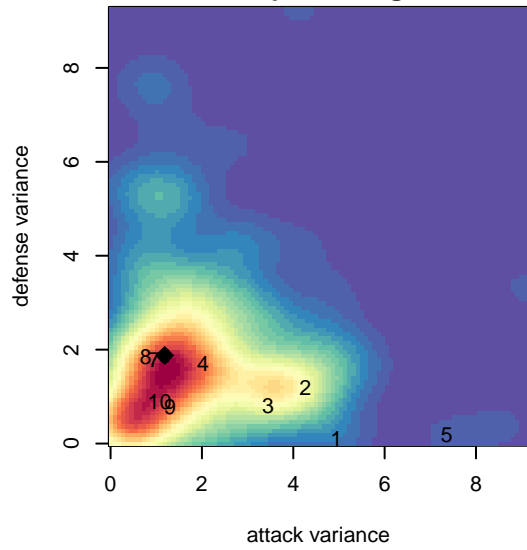

Westside Timbers Copa B99

Westside Timbers
 Beaverton, OR
 B99 total strength=1855
 attack=50.62 defense=29.66
 spr league = PTT Win B99 Premier

alt names used:
 Westside Timbers 99B Copa (OR) (SC)
 WESTSIDE TIMBERS WESTSIDE 99B COPA
 WT 99B Copa
 Westside Timbers 99B Copa
 Westside Timbers 99B Copa (OR)

Venues played:
 2016 OYS State Cup B99
 2017 Beaverton Cup U19 Gold
 2017 Timbers Winter Showcase 1999 FWRL U
 2017 FWRL NW B99
 2017 PTT Winter B99 Premier

Westside Timbers Copa B99
 Dots are actual minus expected GF (blue circles) and GA (red triangles).
 Blue line is smoothed change in attack strength. Red is smoothed change in defense strength.

**attack and defense variance (black dot)
relative to other teams
and top 10 in region**

**attack and defense rating
relative to others at age
and all opponents in last 13 months**

Performance relative to 13 month average