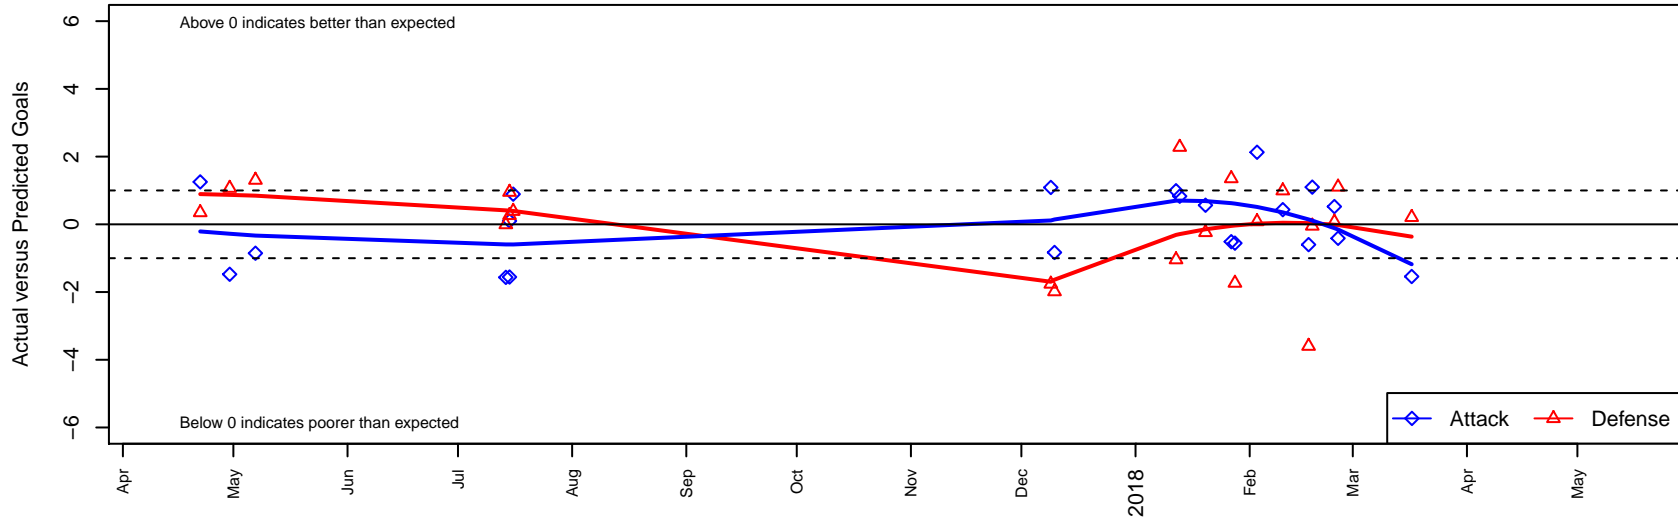

Westside Timbers Copa B99

Westside Timbers
 Beaverton, OR
 B99 total strength=1855
 attack=50.62 defense=29.66
 spr league = PTT Win B99 Premier

alt names used:
 Westside Timbers 99B Copa (OR) (SC)
 WESTSIDE TIMBERS WESTSIDE 99B COPA
 WT 99B Copa
 Westside Timbers 99B Copa
 Westside Timbers 99B Copa (OR)

Venues played:
 2016 OYS State Cup B99
 2017 Beaverton Cup U19 Gold
 2017 Timbers Winter Showcase 1999 FWRL U
 2017 FWRL NW B99
 2017 PTT Winter B99 Premier

Westside Timbers Copa B99
 Dots are actual minus expected GF (blue circles) and GA (red triangles).
 Blue line is smoothed change in attack strength. Red is smoothed change in defense strength.

**attack and defense variance (black dot)
relative to other teams
and top 10 in region**

**attack and defense rating
relative to others at age
and all opponents in last 13 months**

Performance relative to 13 month average